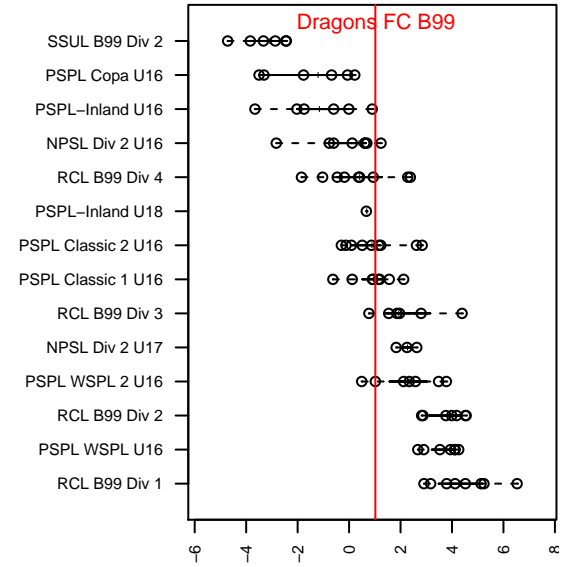

**attack and defense rating
relative to others at age
and all opponents in last 13 months**